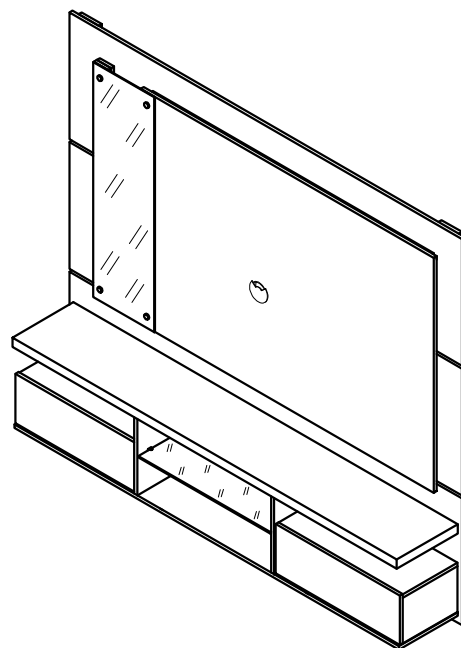

Ref.1037 Painel Alt. 1645 Larg. 1800 Pof. 330 mm OBS. MDP UV

Ferragem

A		Cavilhas 6 x 30mm	22
B		Parafuso minifix 6 x 32mm	20
C		Tambor 15 x 15mm	20
D		Tampas adesivas Ø 19 mm	20
E		Parafuso soberbão 7 x 40	16
F		Parafuso 3,5 x 14 cp	36
G		Parafuso 4 x 25 cc	40
H		Parafuso 4,5 x 35 cc	08
I		Parafuso 5 x 45 cp	11
J		Parafuso 4,5 x 60 cc	04
K		Bucha 8 mm	11
L		Bucha 6 mm	04
M		Dobradiça Super curva 35 mm	04
N		Suporte prat.vidro 9 mm	04
O		Passafios 60 mm	02
P		Vidro 6 mm 290 x 550 mm	01
Q		Vidro 4 mm 300 x 1000 mm	01
R		Kit de 1 Fita Led de 900 mm	01
S		Kit de 4 Fixador de vidro Cromado	01

Ordem de montagem 1º Passo

1	13566	Tampo
2	13433	Divisória direita
3	13568	Tampo direito
4	13437	Lateral direita
5	13434	Divisória esquerda
6	13569	Tampo esquerdo
7	13438	Lateral esquerda
8	13567	Base
9	13562	Painel inferior traseiro
10	13570	Portas
11	-----	Prateleira de Vidro